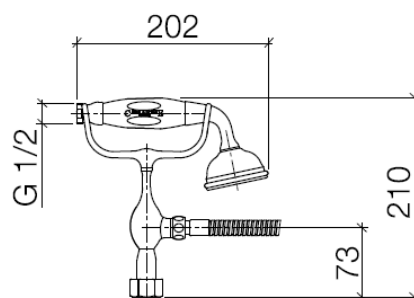

Hand Shower with Cradle  
Edwardian Collection  
27 830 581

Description

Our classic Edwardian Bathroom Accessories are made from solid brass perfect for a simple, elegant look.

Finishes

Chrome

Duragold

Matt Nickel

Nickel

Specification

Length of shower hose            1500 mm