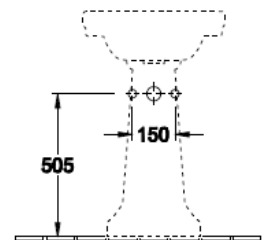

Handwash Basin Fs Collection

60 070 599 + Pedestal 61 000 599-22

Description

Our FS Collection is designed inspired by Ferrovie dello Stato in English Bone China; each piece timelessly styled with gentle curves and bevelled edges.

Specification

Height	185 mm
Height (inc pedestal)	850 mm
Width	500 mm
Depth	400 mm
Basin Mixer suitability	3 hole

View on optional pedestal