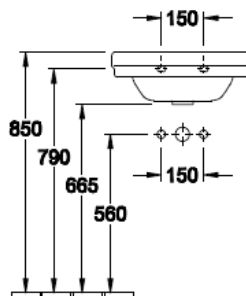

Handwash Basin Fs Collection

60 070 599 + Pedestal 61 000 599-22

Description

Our FS Collection is designed inspired by Ferrovie dello Stato in English Bone China; each piece timelessly styled with gentle curves and bevelled edges.

Specification

Height	185 mm
Height (inc pedestal)	850 mm
Width	500 mm
Depth	400 mm
Basin Mixer suitability	3 hole

View on optional pedestal