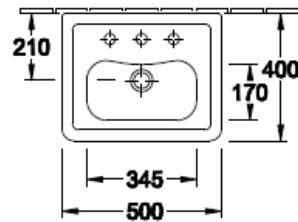

Handwash Basin Fs Collection

60 070 599 + Pedestal 61 000 599-22

Description

Our FS Collection is designed inspired by Ferrovie dello Stato in English Bone China; each piece timelessly styled with gentle curves and bevelled edges.

Specification

Height	185 mm
Height (inc pedestal)	850 mm
Width	500 mm
Depth	400 mm
Basin Mixer suitability	3 hole

View on optional pedestal